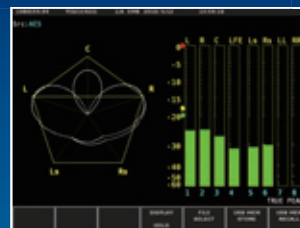

Additional Function Futures

3D Anaglyph

In this layout, the left and right images are displayed together, and the waveforms of the left and right signals are displayed side by side. The picture in which the left and right images are displayed together is an anaglyph display, and you can check 3D images by looking at the display while wearing red and cyan 3D glasses.

Applicable Model : LV 7800, LV 7330 (Option),
LV 5800, LV 5330 (Option)

Waveform

GBR

Applicable Model : LV 7800,
LV 7380, LV 7330, LV 5800,
LV 5380, LV 5330

Surround

5 LEAF Display

Applicable Model : LV 7800,
LV 5800

Pseudo Composite

ACTIVE

Applicable Model : LV 7330,
LV 5330

Turning R, G, and B ON or OFF

B

Applicable Model : LV 7330,
LV 5330

Squeeze Feature

Supports aspect ratios of 4:3, 16:9 and 16:10.