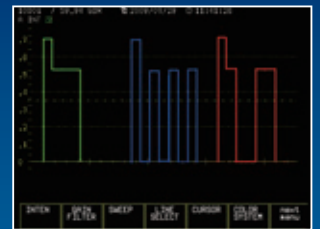

Waveform

GBR