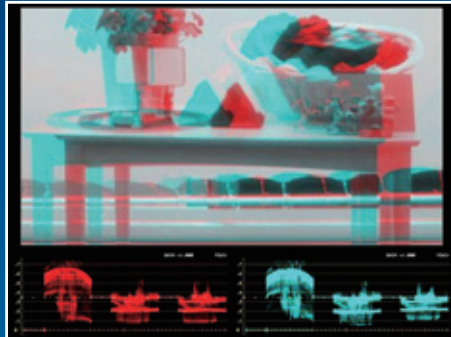

Additional Function Futures

3D Anaglyph

In this layout, the left and right images are displayed together, and the waveforms of the left and right signals are displayed side by side. The picture in which the left and right images are displayed together is an anaglyph display, and you can check 3D images by looking at the display while wearing red and cyan 3D glasses.

Color

Black/White

Convergence

Applicable Model : LV 5380

Anaglyph

Histogram

EX.LV 5330

EX.LV 5800