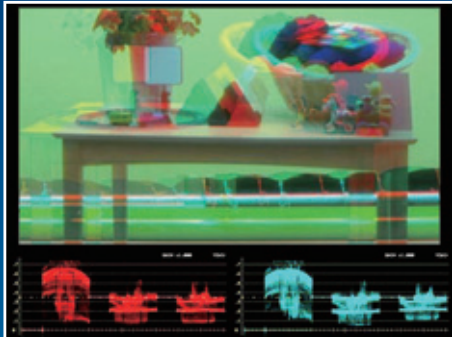

Additional Function Futures

3D Anaglyph

In this layout, the left and right images are displayed together, and the waveforms of the left and right signals are displayed side by side. The picture in which the left and right images are displayed together is an anaglyph display, and you can check 3D images by looking at the display while wearing red and cyan 3D glasses.

Color

Black/White

Convergence

Applicable Model : LV 5380

Anaglyph

Histogram

EX.LV 5330

EX.LV 5800

Pseudo Composite

ACTIVE

Applicable Model : LV 7330,
LV 5330

Turning R, G, and B ON or OFF

B

Applicable Model : LV 7330,
LV 5330

Squeeze Feature

Supports aspect ratios of 4:3, 16:9 and 16:10.