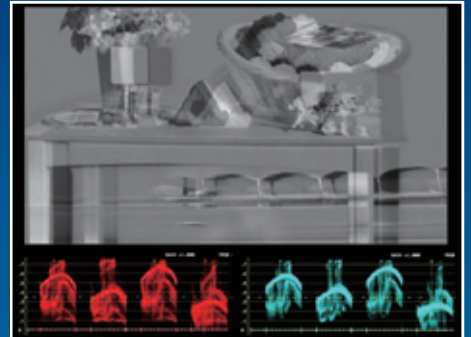

Additional Function Futures

3D Anaglyph

In this layout, the left and right images are displayed together, and the waveforms of the left and right signals are displayed side by side. The picture in which the left and right images are displayed together is an anaglyph display, and you can check 3D images by looking at the display while wearing red and cyan 3D glasses.

Color

Black/White

Convergence

Applicable Model : LV 5380

Anaglyph

Histogram

EX.LV 5330

EX.LV 5800