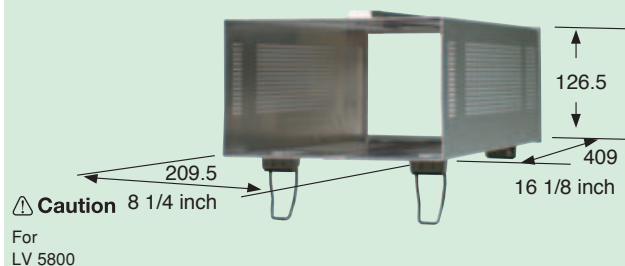

LC 2128

For
LV 5750

■ Cabinet

LR 2404A

■ Cabinet

LR 2427B

■ Rackmount adapter

LR 2700A I (3U size)