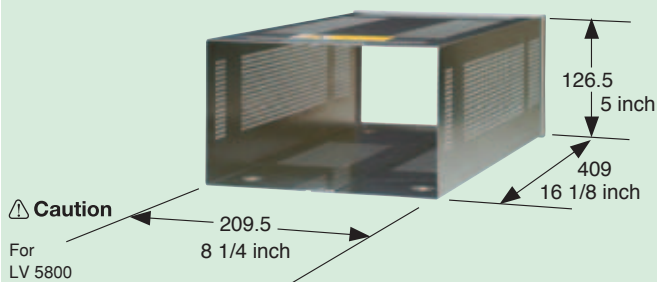

LC 2128

For
LV 5750

■ Cabinet

LR 2404A

■ Cabinet

LR 2427B

■ Rackmount adapter

LR 2700A I (3U size)