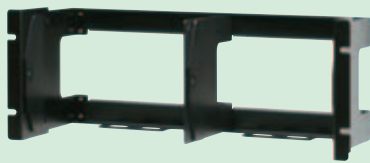

Rackmount adapter

LR 2477

For
LT 4400

Rackmount adapter

LR 2480

For
LT 4400

Rackmount adapter

LR 2478

For
LV 7330

Rackmount adapter

LR 2481

For
LV 7330

Rackmount adapter

LR 2751 I (4U size)

For
LV 5380

Blank Panel

LC 2129

For
LR 2751 I

Rackmount adapter

LR 2752 (3U size)

For
LV 5330

Blank Panel

LC 2130

For
LR 2752