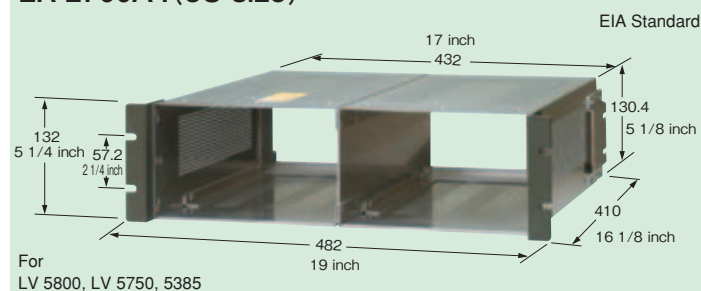

LC 2128

For
LV 5750

■ Cabinet

LR 2404A

■ Cabinet

LR 2427B

■ Rackmount adapter

LR 2700A I (3U size)