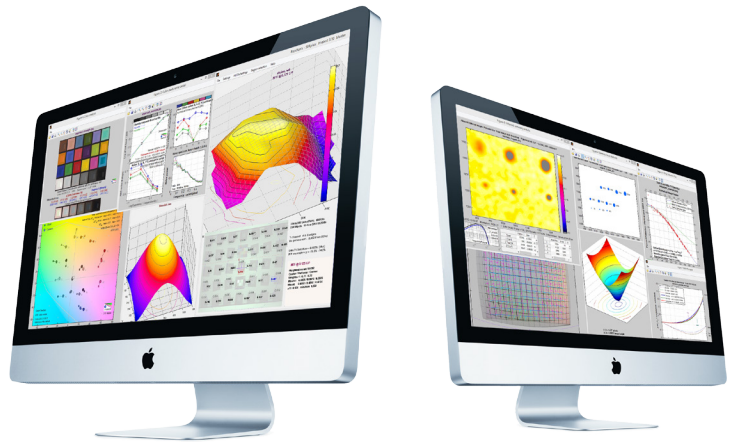


Imatest Master

Image Quality Analysis

Why Imatest Master?

In today's rapidly changing imaging industries, companies feel the pressure to produce cameras at a fast pace that have a higher quality and newer features than the generation before them. Millions of dollars are spent each year developing more capable cameras, so it should follow that companies focus just as heavily on the quality of their image testing software.

Using the ISO standards alone as a guide, internally produced testing software is less than optimal and many companies fail to test their product's image quality completely and accurately. Imatest Master meets this challenge with a time tested suite of software modules to address your company's image quality testing needs for nearly any conceivable type of camera, including the ability to analyze over 30 popular test charts with different features for measuring color, tone, sharpness and many other image quality factors.

“ We decided to leverage Imatest, a de facto industry standard, instead of developing our own image quality testing metrics. ”

Signal Processing Software Manager
at a Leading Semiconductor Firm

Selected Features:

- SFRplus tests a large array of image quality factors using one specially designed test chart.
- SFR can analyze any slanted edge feature such as those appearing on the ISO-12233 Test Chart.
- Rescharts analyzes several resolution test charts (Wedge, Random, Star) using an interactive interface.
- Multicharts analyzes color and tone using charts composed of grids and radial rings of patches.
- Even Field Test detects blemishes and defect pixels on the sensor and measures color and illumination uniformity.
- Dot Pattern tests for distortion and chromatic aberrations using a simple grid of dots.