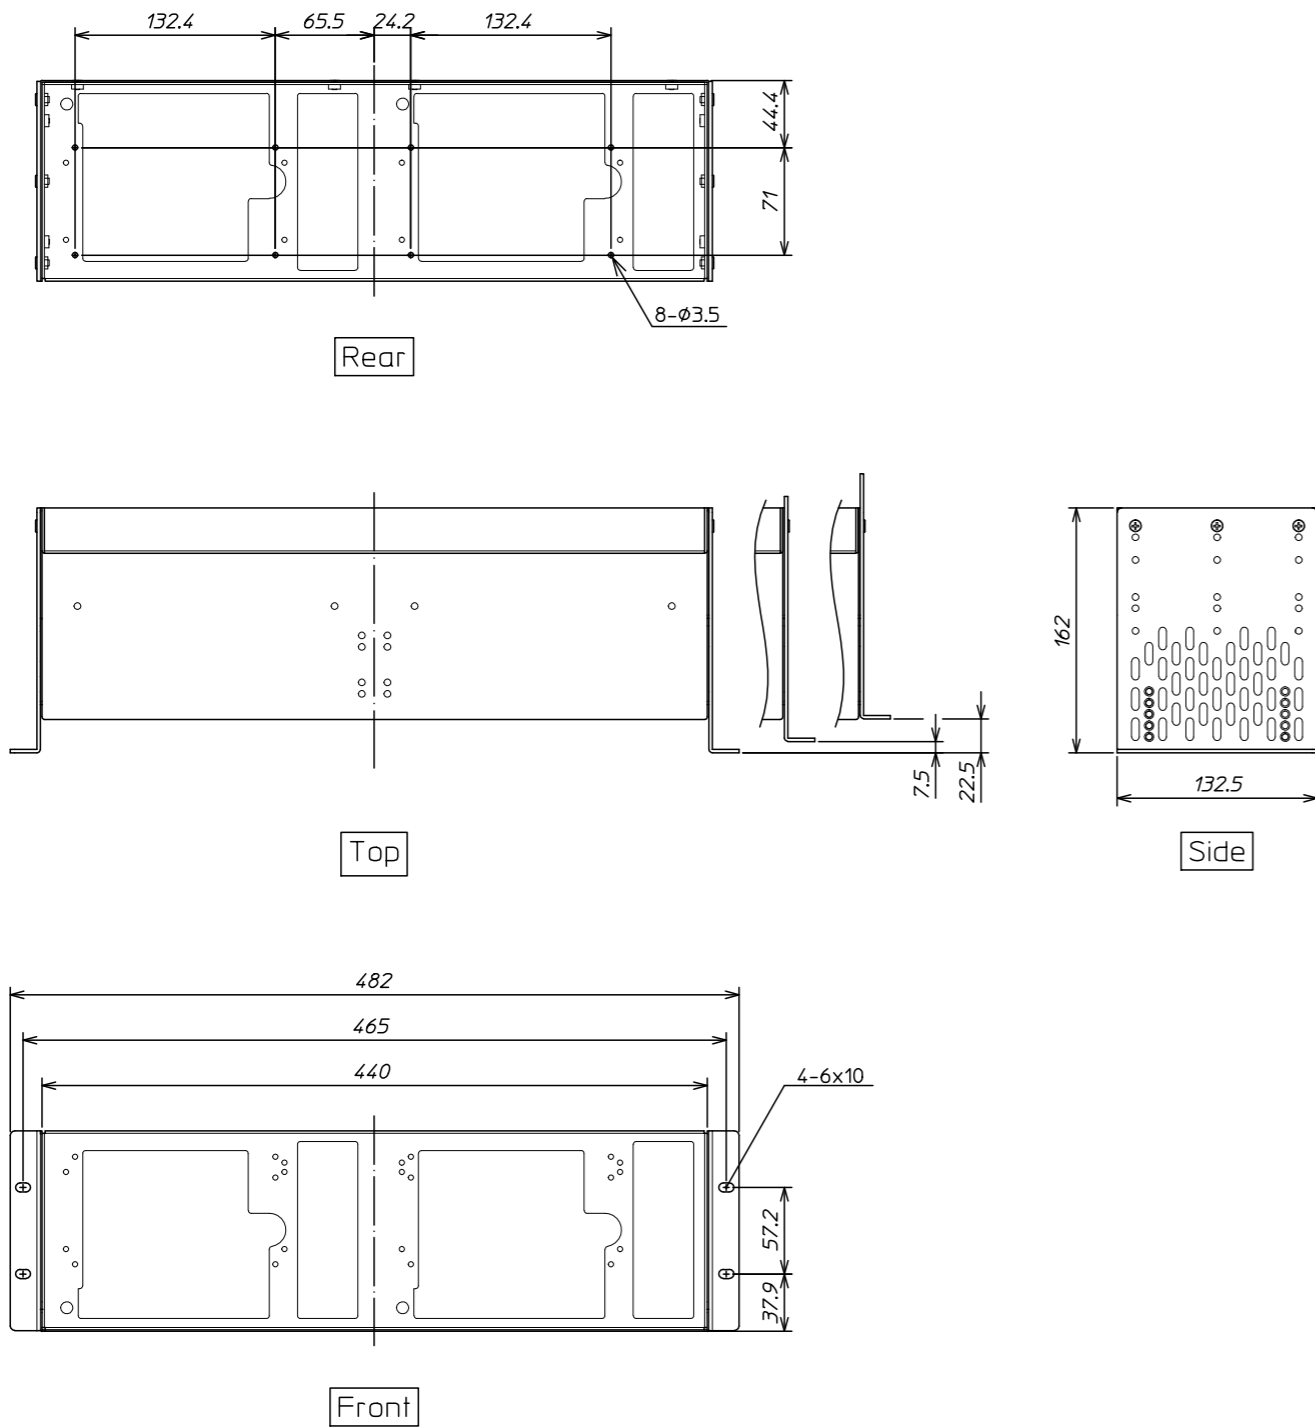

Rack Mount Adapter LR2530 Dimensions

Rack Mount Adapter LR2530
 Blank Panel LC2535
 Waveform Monitor LV5300

Rack Mount Adapter LR2530
 Blank Panel LC2535
 Waveform Monitor LV5350

DIMENSIONS	482(W)x132.5(H)x162(D)	UNIT	mm	MODEL No.	LR2530
DRAWING No.	A-2710	PAGE	1 of 1	TITLE	Dimensions