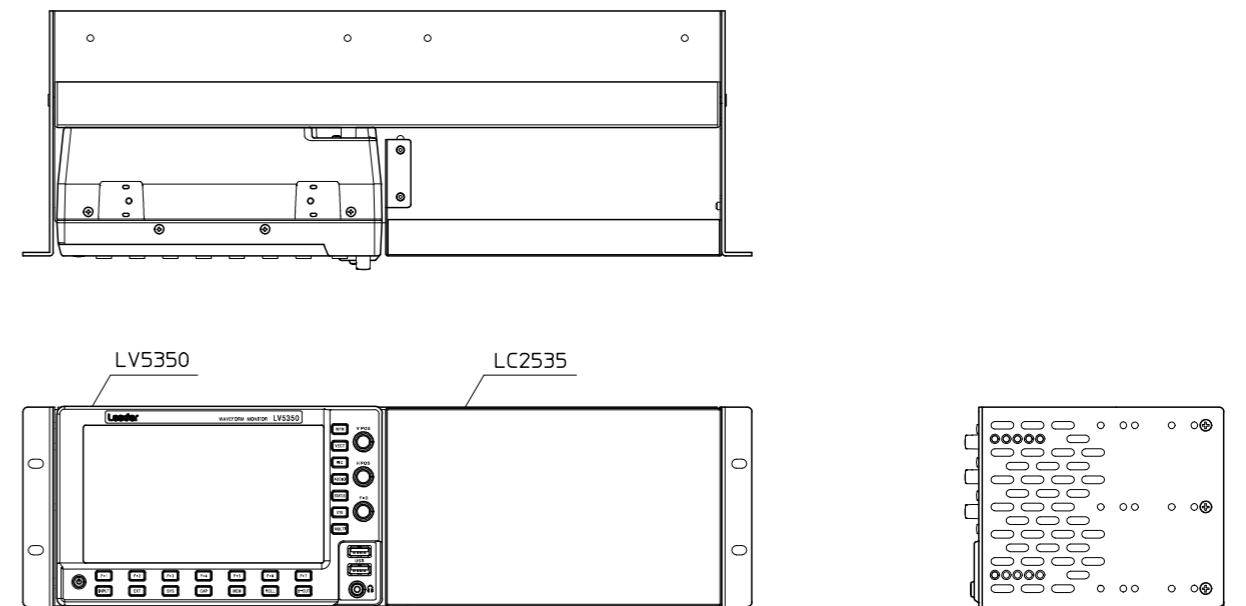

Rack Mount Adapter LR2530 Dimensions

Rack Mount Adapter LR2530
 Blank Panel LC2535
 Waveform Monitor LV5300

Rack Mount Adapter LR2530
 Blank Panel LC2535
 Waveform Monitor LV5350

DIMENSIONS	482(W)x132.5(H)x162(D)	UNIT	mm	MODEL No.	LR2530
DRAWING No.	A-2710	PAGE	1 of 1	TITLE	Dimensions