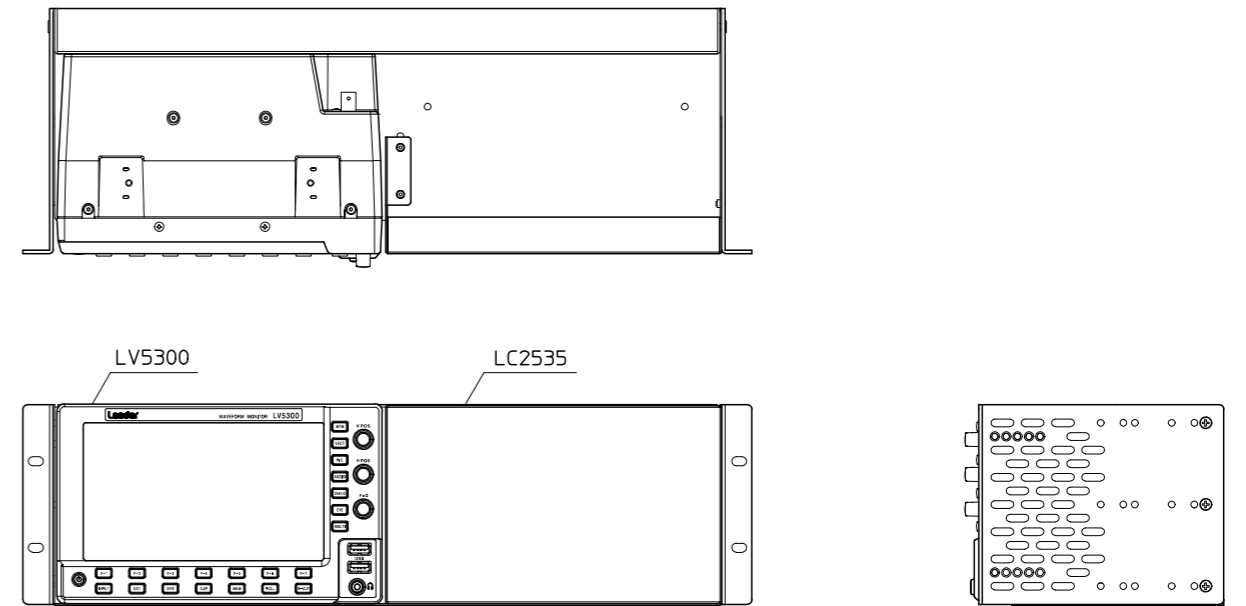

Rack Mount Adapter LR2530 Dimensions

Rack Mount Adapter LR2530
 Blank Panel LC2535
 Waveform Monitor LV5300

Rack Mount Adapter LR2530
 Blank Panel LC2535
 Waveform Monitor LV5350

DIMENSIONS	482(W)x132.5(H)x162(D)	UNIT	mm	MODEL No.	LR2530
DRAWING No.	A-2710	PAGE	1 of 1	TITLE	Dimensions