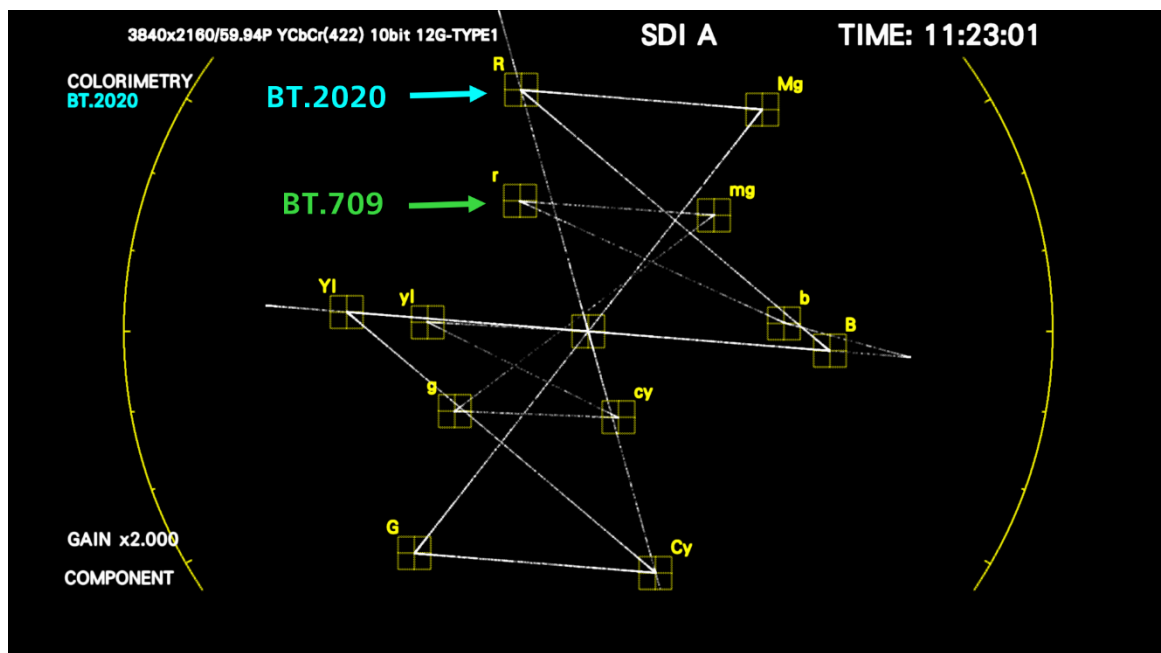

- Product name: Waveform monitor / rasterizer
- Model No .: ZEN series (LV5600 / LV5350 / LV5300 / LV7600 / LV7300)
- Announcement date: August 7,2020

### 1) BT.709 compatible vectorscope scale

UHDTV (ARIB STD-B66) and HLG color bars (ARIB STD-B67) contain BT.2020 and BT.709 colors. A scale has been added to easily check the vector coordinates of this BT.709 color bar. This is useful for BT.2020 and BT.709 video content production.

Superimpose the type of detected packet on the picture.  
 (maximum 3 packets)

Display the currently received packet in blue on the status measurement screen and leave a log.

### 3) Enhanced IP measurement function (LV5600 / LV7600)

The video over IP measurement function specified in SMPTE ST 2110 and SMPTE ST 2022-6 has been enhanced.

- ① Buffer measurement function based on SMPTE ST 2110-21.
- ② Simultaneous measurement function of packet jitter and PTP of redundant transmission line.
- ③ Function to check the margin of the transmission path by adding jitter to the IP output pattern.
- ④ Enhanced functions such as a lip sync pattern output function for measuring the synchronization and phase relationship between video and audio.