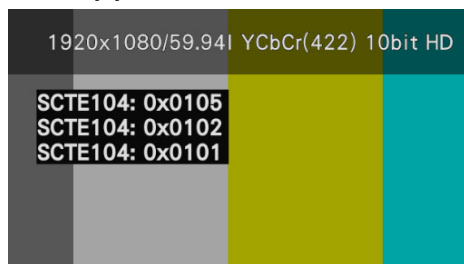

2) SCTE-104 compatible for ANC data analysis function
In Japan, ARIB-STD B39 (NET-Q) is used for starting and replacing commercials and main parts, but in some countries SCTE-104 is used.
Recently, SCTE104 has been used in operation systems in Japan too.
We supported SCTE-104 for efficient operation worldwide.

Superimpose the type of detected packet on the picture.
(maximum 3 packets)